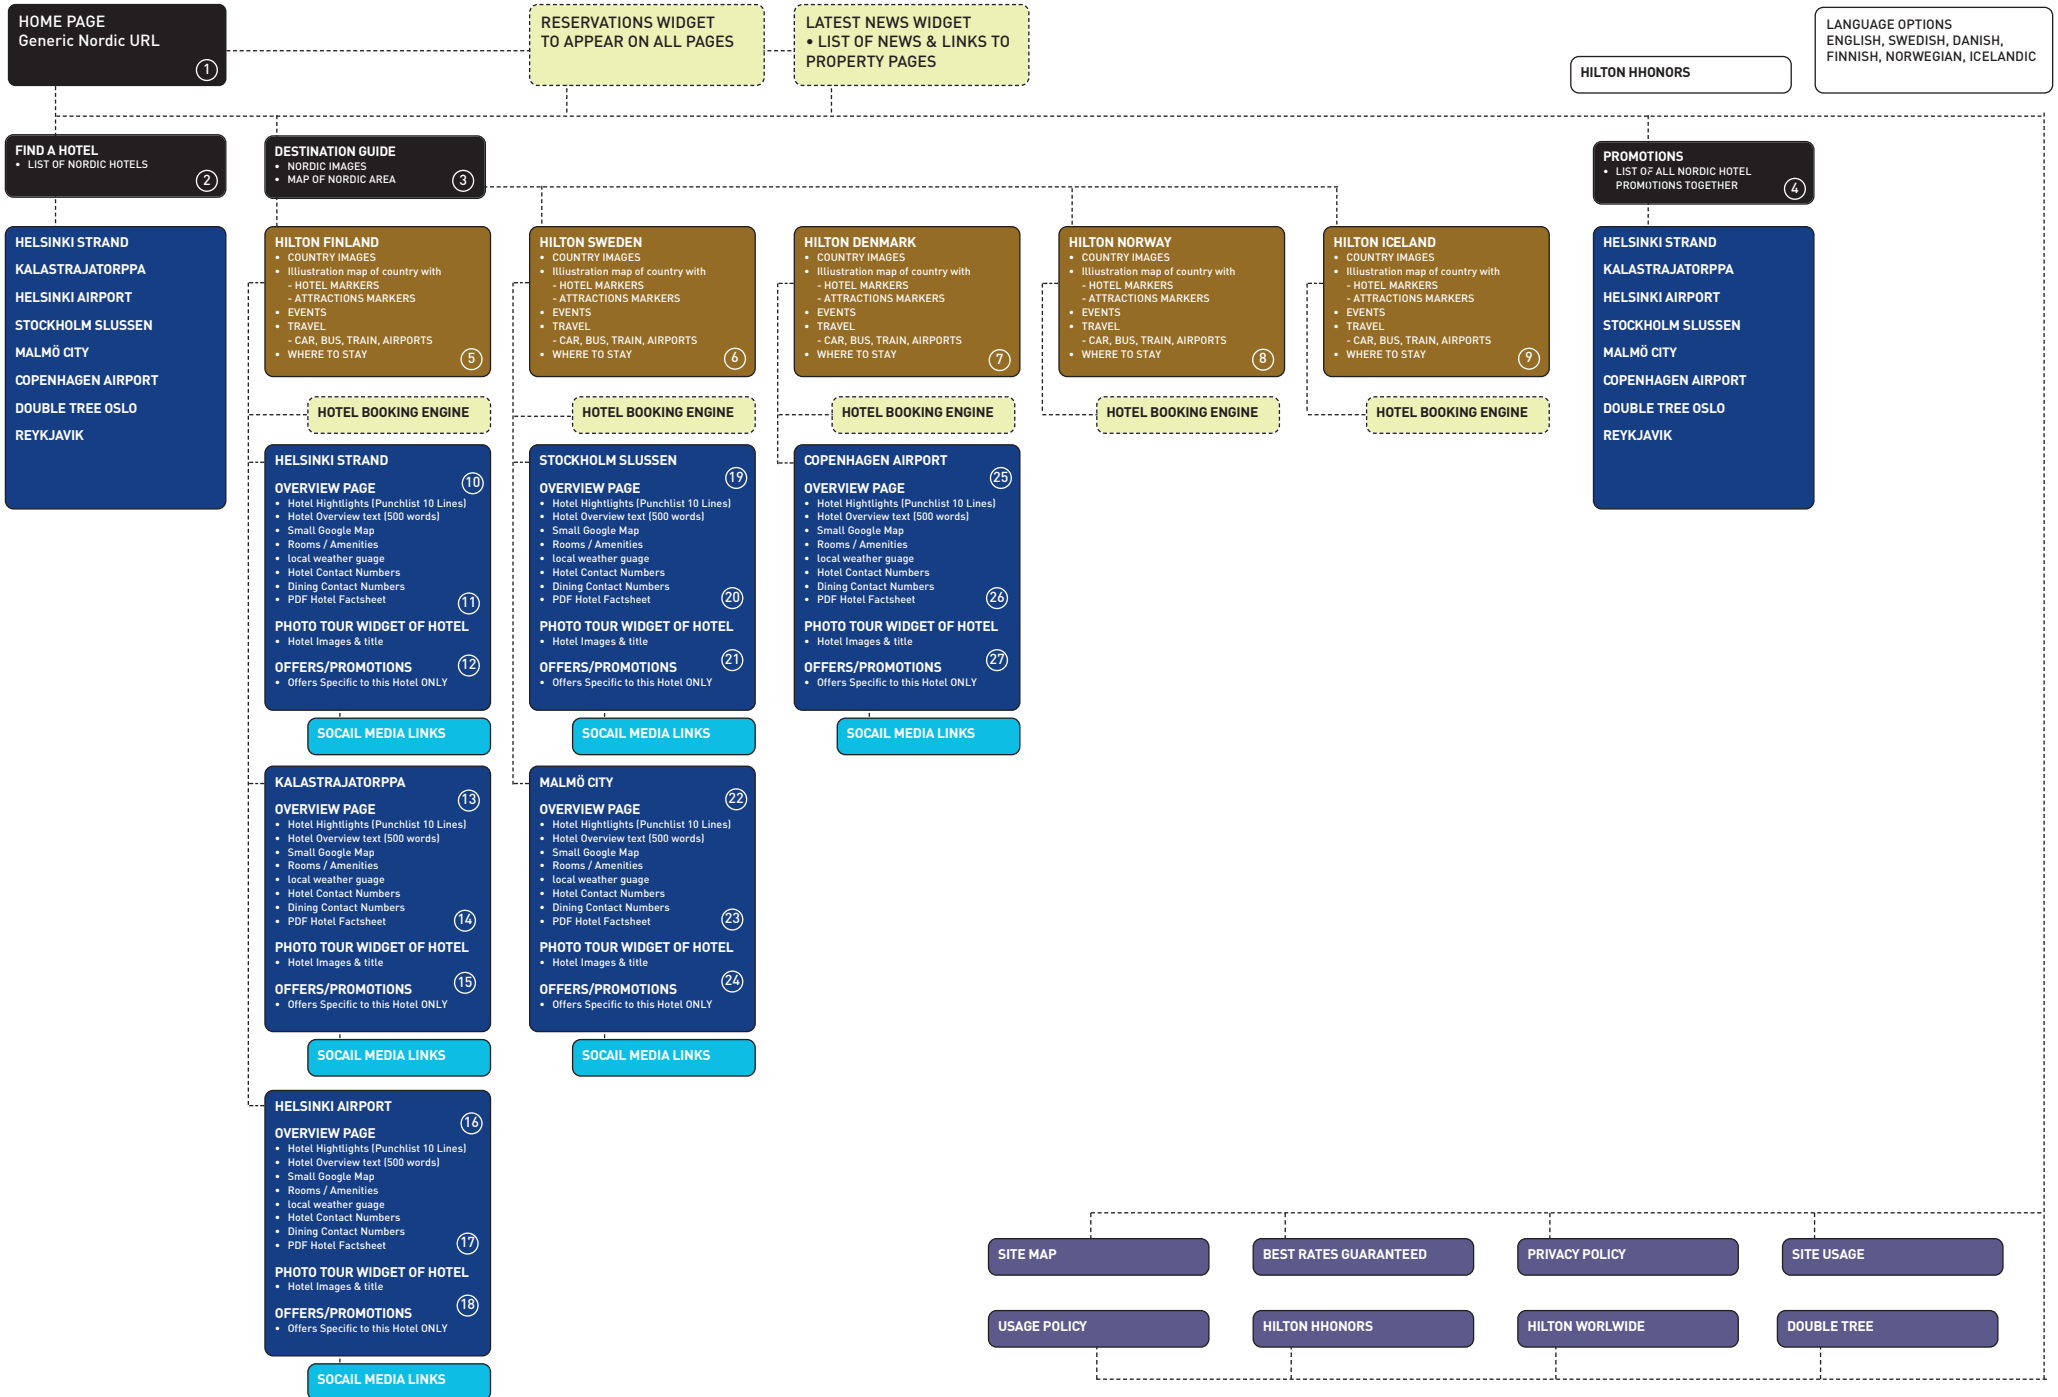

Nordic Cluster Site

Date: 16-6-2011

- HOMEPAGE
- MAIN NAVIGATION
- SECONDARY NAVIGATION
- NORDIC AREA GUIDE
- PROPERTY PAGES
- FOOTER NAVIGATION
- TOOLS / WIDGETS
- SOCIAL MEDIA LINKS

Nordic Cluster Site

Date: 16-6-2011

- HOMEPAGE
- MAIN NAVIGATION
- SECONDARY NAVIGATION
- NORDIC AREA GUIDE
- PROPERTY PAGES
- FOOTER NAVIGATION
- TOOLS / WIDGETS
- SOCIAL MEDIA LINKS
- PROPERTY EXTRA PAGES